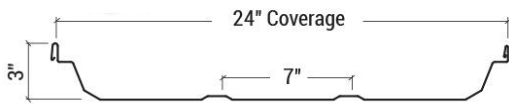

## SUPER SEAM II

Super Seam II is a snap sealed standing seam roof panel.  
It is available in 24 gauge only.

- UL Construction No. 180B, 205, 205A, 286, 303B, 534, 535, 536, 537, 541
- UL 580 Up-Lift tested / Class 90 Rated
- UL 2218 Hail Impact Resistant Tested  
Inclined: Unlimited / Impact Class 4
- Florida Product Approval\*