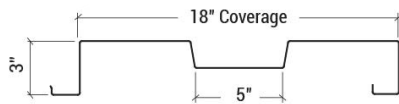

SHADOW WALL

Shadow Wall is a concealed fastener wall panel.
It is available in 24 gauge only.