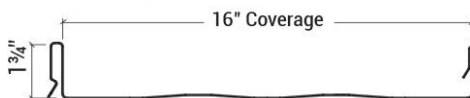

WEATHER SNAP-16

Weather Snap-16 is a snap seamed roof panel.
It is available in 24 gauge only.

- UL Construction No. 254, 255, 261, 303, 342, 343, 414, 436, 445, 446, 447, 448, 486, 508A, 543, 544
- UL 580 Up-Lift tested / Class 90 Rated
- UL 2218 Hail Impact Resistant Tested
  Inclined: Unlimited / Impact Class 4
- Texas Department of Insurance*
- Florida Product Approval*

*Contact your sales advisor for the most current approval numbers