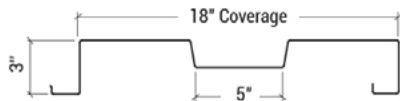

## SHADOW WALL

Shadow Wall is a concealed fastener wall panel.  
It is available in 24 gauge only.

**WHIRLWINDSTEEL**  
BUILDINGS & COMPONENTS