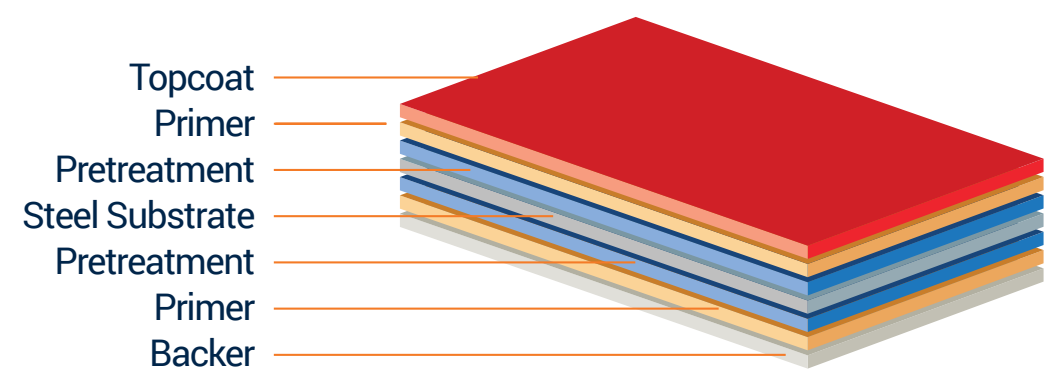

MONARCH X

Produced in Houston

7.2N

Produced in Houston

COLOR AVAILABILITY AGRICULTURAL & RESIDENTIAL

STURDI-RIB

Produced in Houston and Atlanta

Table with columns for color names (Galvalume Plus, Polar White, Ash Gray, Black, Burnished Slate, Colonial Red, Colony Green, Cool White, Evergreen, Fern Green, Hawaiian Blue, Kelly Green, Koko Brown, Light Stone, Old Town Gray, Patriot Red, Royal Blue, Sahara Tan, Solar White, Steel Gray, Surfsand) and rows for panel profiles (SUPER SPAN X, LOW RIB X, COR-SPAN X, MONARCH X, 7.2N, STURDI-RIB) and gauges (26, 24, 22, 29).

SUPER SEAM-PLUS

Produced in Houston

WEATHER LOK-16 WEATHER LOK-16 PLUS

Produced in Houston

WEATHER SNAP-16

Produced in Houston

COATING SYSTEM

WARRANTIES

- 24 gauge 35-year Trinar®
• 26 gauge 40-year Siliconized modified polyester.
• 24 & 26 gauge 25-year Galvalume Plus®

Warranty information available upon request.

Color sample chips are available upon request

Actual colors may vary from sample shown, color chips are available upon request. Whirlwind colors may not match those of other companies despite the color names being identical. Whirlwind colors may not match the color of existing adjacent panels, even if the panels are our standard colors.