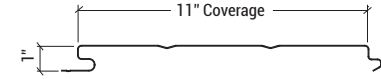

ACCENT-11 R (SOFFIT & MANSARD)

Produced in Houston